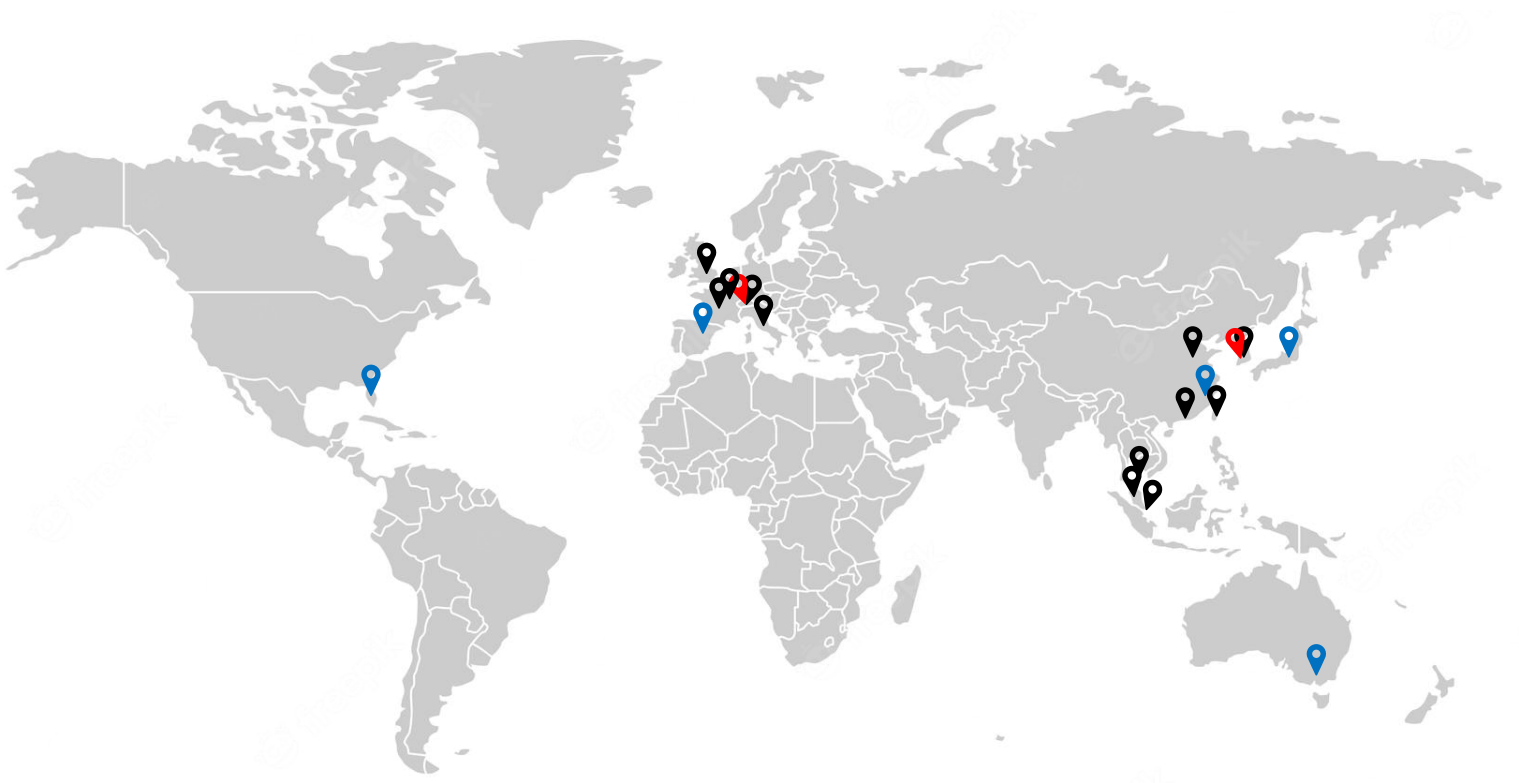

RALPH LAUREN

WATCHES & FINE JEWELRY

Service Center Network

Watch Repair Center

Jewelry Repair Center

Watch & Jewelry Repair Center

AREA	COUNTRY	CITY	NAME	ADDRESS	CONTACT	PHONE	E-MAIL	W&J
USA	USA	Miami	SWISSTIME CARE	5757 Blue Lagoon Drive -FL 33126	Ernesto Rolo	+13052624888	erolo@swisstimecare.com	W & J
EMEA	SWITZERLAND	TRELEX	P-Watch	Place de la Tour 1. CH-1270	Pascal Waurick	+41 (0) 22 548 03 56	pascal.waurick@p-watch.ch	W
EMEA	SWITZERLAND	Meinier	Atelier HART SA	route de la Repentance 87. CH 1252	Hartfelder Marianne	022/772.10.84	atelier.hart@bluewin.ch	J
EMEA	FRANCE	PARIS	APH	28 rue Bergère 75009	Elias Khamliche	09 54 73 43 55	reparation@aph-montres.fr	W
EMEA	FRANCE	PULNOY	Atelier Degron	1 Rue des Tilles 54425	Stephane Degron	+33 3 83 29 38 38	stephane@degron.com	W
EMEA	ITALY	MILANO	VIDALI	Via Baracchini 2 .20123	Ilaria Vidali	02/861163	info@vidaliorologi.it	W
EMEA	SPAIN	BARCELONA	Cronowatch, S. L	C/ de la Diputació, 279, 08007	PERE Bordas Fuente	+34 933 63 10 61	manel@cronowatch.com	W&J
EMEA	UK	LONDON	Russell Talerman	34-36 Maddox Street, 3rd Floor. W1S 1PD	ORSOLYA	020 7491 0625	info@russeltalerman.com	W
JAPAN	JAPAN	TOKYO	Kyoei Sangyo	Daiya Bldg. 1-11-1(7F) Sugamo, Toshima-Ku	Ayako.Okada	03-3944-1333 / 03(3944)7676	a-okada@kyoeico.com	W & J
APAC	KOREA	SEOUL	Choi's Lux Watches	41, Eonju-ro 150-gil, Gangnam-gu	CHOIS	+82 02-414-8262	chois61011@naver.com	W
APAC	KOREA	SEOUL	Shin-seung Workshop	2nd Floor, Namdaemun-ro 25-17, Jung-gu, Seoul, Korea		+82 010-3715-7450		J
APAC	SINGAPORE	Singapore	Swiss Sav	4 Leng Kee Road, Thye Hong SIS Building, #01-09. 159088	Bob Foo	+65 83639000	bf@swissav.com / info@swissav.com	W
APAC	MALAYSIA	Kuala Lumpur	Neuchatel Time	Suite 09-01, 9th Floor, Menara Keck Seng, 203 Jalan Bukit Bintang	Sharon Wong	+60 3-2144 6333/+60 12-202 1907	sharon@neuchateltime.com	W
APAC	AUSTRALIA	Melbourne	Melbourne Times Square Pty Ltd	26 Coromandel Place, Melbourne VIC 3000	Melisas Tan	03-96399688 / +61452238696	melisas@monards.com.au	W&J
APAC	CHINA	SHANGHAI	Shanghai Time Network Services LTD	200436 Room 602-603, No.1866, Hutai Road Nuocheng M7 Creative Garden, Baoshan District	Mr. Xuzhengming	(+86)021-54258071		W&J
APAC	CHINA	BEIJING	Shanghai Time Network Services LTD	100062 Room 1210,The Office A New World Center, Chong Wen Men Wai Street, Dong Cheng District	Mr. Mayongguang	(+86)010-65256373		W
APAC	HONK KONG	CENTRAL HK	Professionnal Timepiece Company Ltd	202, Wing Cheong House, 1 Li Yuen Street West, 53 Queen's Rd.,	Mr. Cheung Kam Tak, Chris	25269118/94367763	protimehk@biznetvigator.com	W
APAC	Taiwan	Taipei City	Ultra Gears Co., Ltd.	8F.-4, No.179, Fuxing N. Rd., Songshan Dist., Taipei City 105403, Taiwan	Allan Lee	+886 2 2712 7178	allan.lee@ultra-gears.com	W
APAC	THAILAND	BANGKOK	Pendullum	Maneeya Center, 9/F 518/5 Ploenchit Road Patumwan, Lumpini		66225483713		W